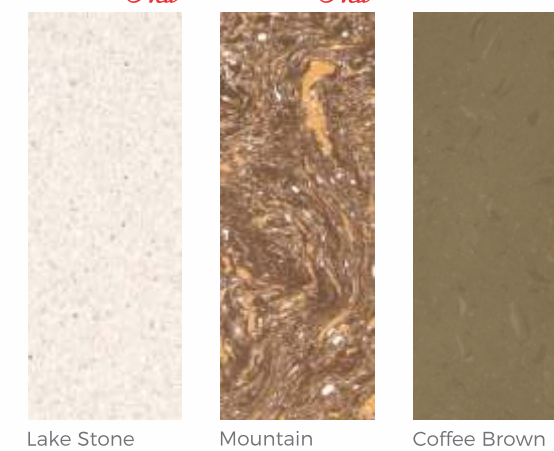

Antique White Carara

CRYSTAL Series

Pearl White Swiss Carara Honey Brinjal Diamond Black Astone Beige Polar White Ultima Beige Poland Green

Ice Berg Giotto Atlanta Erenal Brown Gardenia Perleto Emperador Brown

Zeta Brown Tropical Brown Exotic Beige Rosso Levante

EMPYREAN Series

Alps White Polare Marfino Royal Beige

VICTORIAN Series

Amelia Onyx Napoleon Brown Arizona Camelia Minta Braga Traventino

Marquina Flower Shell Beige Ultra White Congnizenta Elite Beige Amezona Bethal White Panama Black

Pearl Vista French Brown Perlato Royal Dantia Vega Flower Grey Romolo Golden Brown

Lake Stone Beige Mountain Brown Coffee Brown

EUROPEAN Series

Glacier Epitoma