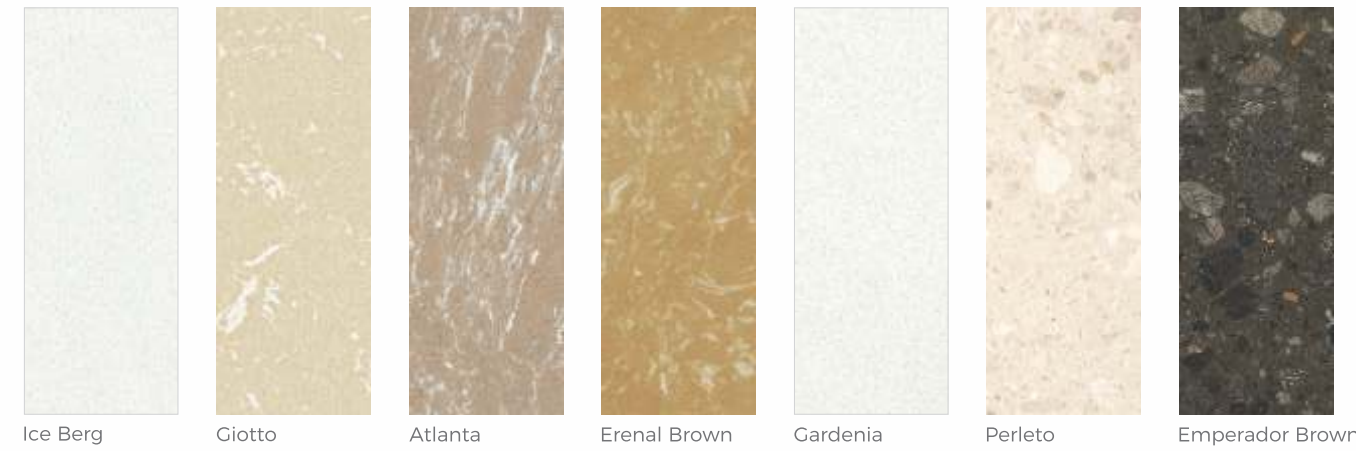

Bethal White & Panama Black

ENGINEERED MARBLE
3025x1225MM

EMPYREAN Series

Lake Stone Beige

Mountain Brown

Coffee Brown

Lake Stone Beige & Mountain Brown

ENGINEERED MARBLE
3025x1225MM

Antique White Carara

CRYSTAL Series

Pearl White Swiss Carara Honey Brinjal Diamond Black Astone Beige Polar White Ultima Beige Poland Green

Ice Berg Giotto Atlanta Erenal Brown Gardenia Perleto Emperador Brown

Zeta Brown Tropical Brown Exotic Beige Rosso Levante

EMPYREAN Series

Alps White Polare Marfino Royal Beige

VICTORIAN Series

Amelia Onyx Napoleon Brown Arizona Camelia Minta Braga Traventino

Marquina Flower Shell Beige Ultra White Congnizenta Elite Beige Amezona Bethal White Panama Black