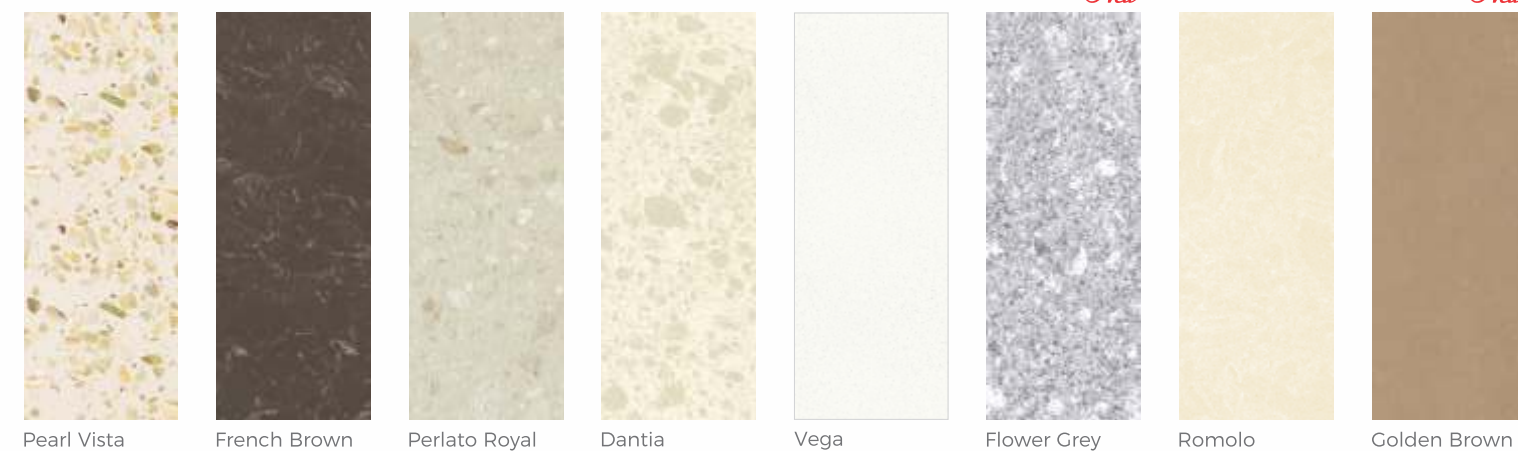

Antique White Carara

CRYSTAL Series

Pearl White Swiss Carara Honey Brinjal Diamond Black Astone Beige Polar White Ultima Beige Poland Green

Ice Berg Giotto Atlanta Erenal Brown Gardenia Perleto Emperador Brown

Zeta Brown Tropical Brown Exotic Beige Rosso Levante

EMPYREAN Series

Alps White Polare Marfino Royal Beige

VICTORIAN Series

Amelia Onyx Napoleon Brown Arizona Camelia Minta Braga Traventino

Marquina Flower Shell Beige Ultra White Congnizenta Elite Beige Amezona Bethal White Panama Black

Pearl Vista French Brown Perlato Royal Dantia Vega Flower Grey Romolo Golden Brown

Lake Stone Beige Mountain Brown Coffee Brown

EUROPEAN Series

Glacier Epitoma