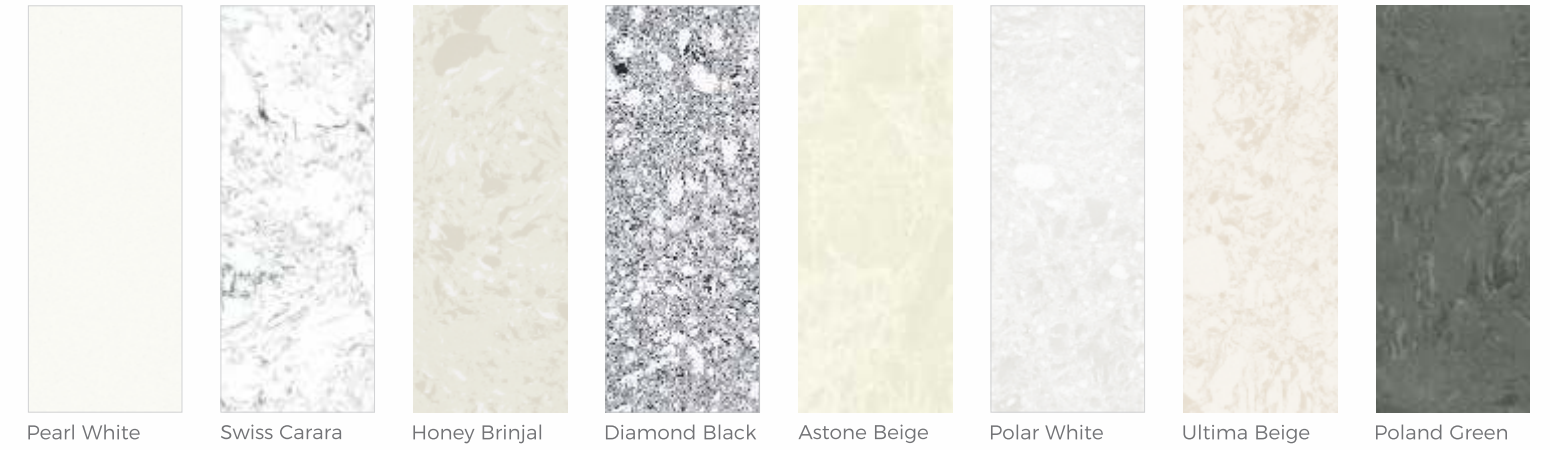

Antique White Carara

CRYSTAL Series

Pearl White Swiss Carara Honey Brinjal Diamond Black Astone Beige Polar White Ultima Beige Poland Green

Ice Berg Giotto Atlanta Erenal Brown Gardenia Perleto Emperador Brown

Zeta Brown Tropical Brown Exotic Beige Rosso Levante

EMPYREAN Series

Alps White Polare Marfino Royal Beige

VICTORIAN Series

Amelia Onyx Napoleon Brown Arizona Camelia Minta Braga Traventino

Marquina Flower Shell Beige Ultra White Congnizenta Elite Beige Amezona Bethal White Panama Black