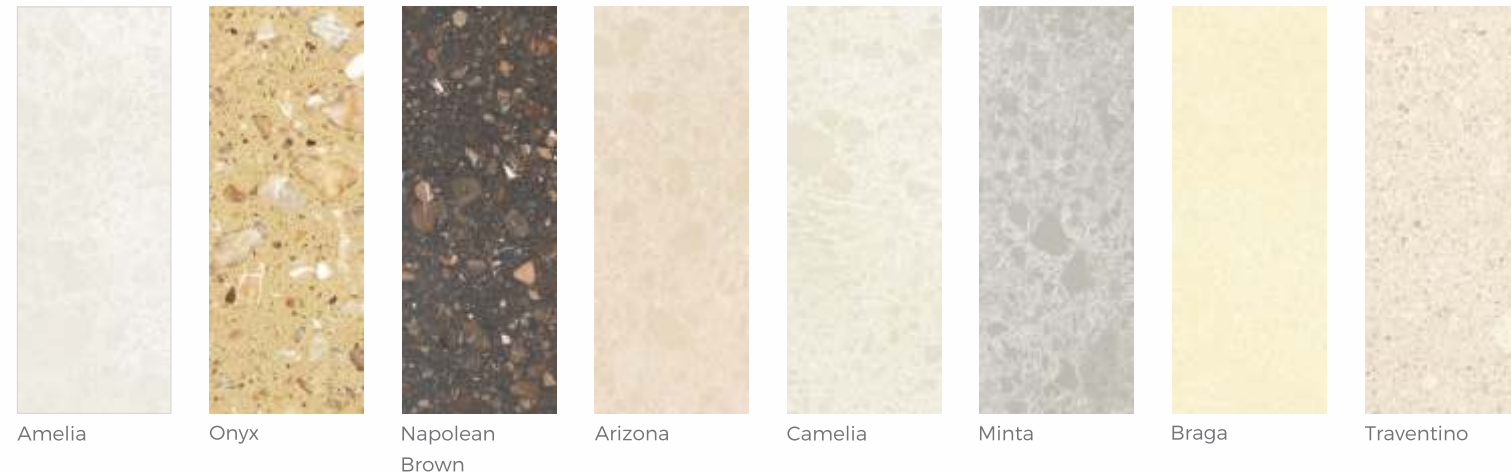

Antique White Carara

CRYSTAL Series

Pearl White Swiss Carara Honey Brinjal Diamond Black Astone Beige Polar White Ultima Beige Poland Green

Ice Berg Giotto Atlanta Erenal Brown Gardenia Perleto Emperador Brown

Zeta Brown Tropical Brown Exotic Beige Rosso Levante

EMPYREAN Series

Alps White Polare Marfino Royal Beige

VICTORIAN Series

Amelia Onyx Napoleon Brown Arizona Camelia Minta Braga Traventino

Marquina Flower Shell Beige Ultra White Congnizenta Elite Beige Amezona Bethal White Panama Black

Pearl Vista French Brown Perlato Royal Dantia Vega Flower Grey Romolo Golden Brown

Lake Stone Beige Mountain Brown Coffee Brown

EUROPEAN Series

Glacier Epitoma