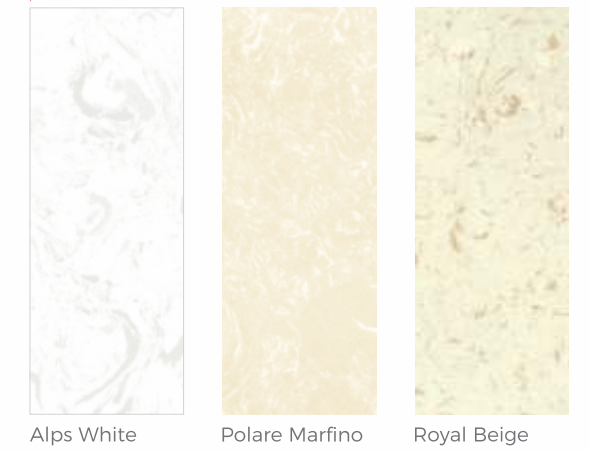

Antique White Carara

CRYSTAL Series

Pearl White Swiss Carara Honey Brinjal Diamond Black Astone Beige Polar White Ultima Beige Poland Green

Ice Berg Giotto Atlanta Erenal Brown Gardenia Perleto Emperador Brown

Zeta Brown Tropical Brown Exotic Beige Rosso Levante

EMPYREAN Series

Alps White Polare Marfino Royal Beige

VICTORIAN Series

Amelia Onyx Napoleon Brown Arizona Camelia Minta Braga Traventino

Marquina Flower Shell Beige Ultra White Congnizenta Elite Beige Amezona Bethal White Panama Black