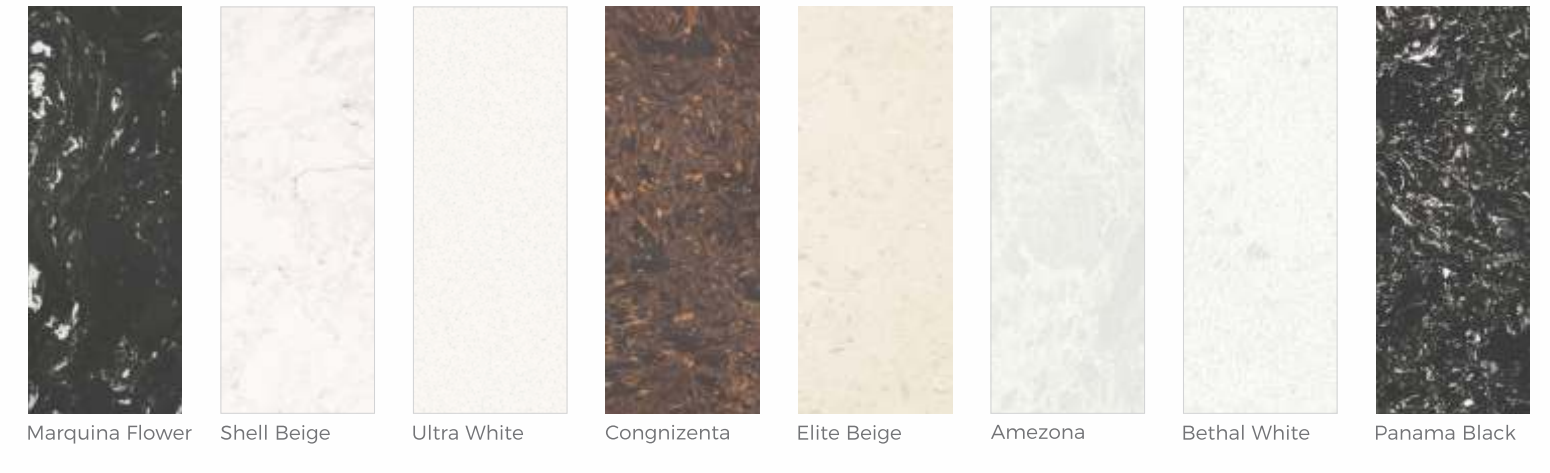

Antique White Carara

CRYSTAL Series

Pearl White Swiss Carara Honey Brinjal Diamond Black Astone Beige Polar White Ultima Beige Poland Green

Ice Berg Giotto Atlanta Erenal Brown Gardenia Perleto Emperador Brown

Zeta Brown Tropical Brown Exotic Beige Rosso Levante

EMPYREAN Series

Alps White Polare Marfino Royal Beige

VICTORIAN Series

Amelia Onyx Napoleon Brown Arizona Camelia Minta Braga Traventino

Marquina Flower Shell Beige Ultra White Congnizenta Elite Beige Amezona Bethal White Panama Black

Pearl Vista French Brown Perlato Royal Dantia Vega Flower Grey Romolo Golden Brown

Lake Stone Beige Mountain Brown Coffee Brown

EUROPEAN Series

Glacier Epitoma